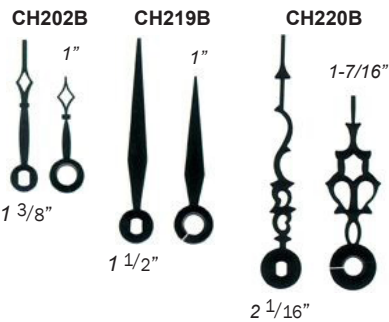

Quantity discounts apply on multiples of the same item

PUMPS & POURERS

Glue-Down Dispenser

When you buy ... **1-5 @** **6-11 @** **12+ @**
MS602 (white).....$1.59.....$1.28.....$1.12
MS603 (tan).....$1.59.....$1.28.....$1.12
MS604 (black).....$1.59.....$1.28.....$1.12

Pump Or Pourer w/Cork

Cork is cut to fit a 1 1/8" hole in the body of the pump bottle.

MS630 (White) ... $2.50 .....$2.00 .....$1.75
MS632 (black).... $2.50 .....$2.00 .....$1.75
MS700 ..... (chrome w/cork) $3.95

Pump w/Rubber Collar

Cork is cut to fit a 1 1/8" hole in the body of the pump bottle.

MS633 (White) ... $2.50 .....$2.00 .....$1.75
MS634 (black).... $2.50 .....$2.00 .....$1.75

HUMMINGBIRD FEEDER

Rubber Stopper and curved feeding tube. Make your own hanging feeders! 1" top x 5/8" base stopper holds a 5/16" w x 3 1/2" long tube.

MS650 .....$2.65 ea

HONEY DIPPER

Economical and practical. Unfinished wood. HD ..... 6" total length ..... $1.99 ea

CLOCK MOVEMENTS

Ultra-thin quartz battery movements include hardware, minute, hour and second hands.

Battery is not included.

Measurement beside item number refers to the length of shaft for the clock hands.

1-5 @ **6-11 @** **12+ @**
All sizes ..... $8.85 .....$7.08.....$6.20

CP320SS .....shaft length = 5/16"
CP320S.....shaft length = 7/16"
CP320M.....shaft length = 11/16"
CP320L.....shaft length = 15/16"

CLOCK HANDS

Length of clock hands is measured from the center of the hole for the drive shaft to the tip of the hand.

Clock hands listed here are black; gold hands are also available by special order. Measurements refer to the dial size of the actual clock face.

CH202B ..... 3 - 4" ..... $0.99 ea
CH219B ..... 5 - 6" ..... $0.99 ea
CH220B ..... 5 - 6" ..... $0.99 ea

TREE LIGHTS