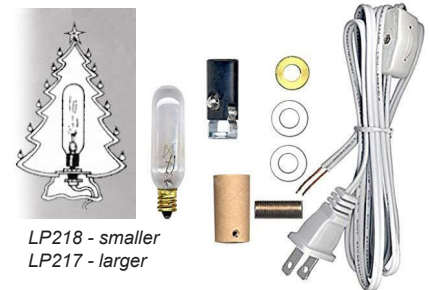

TREE FIXTURE KITS

A light fixture set up to finish off your Christmas trees or Christmas village pieces and make them sparkle!

LP217 .....over 12" $10.95
LP218 .....12" or less $10.95

LP218 - smaller
LP217 - larger

LAMP PARTS

We have a large selection of lamp parts in stock or available by special order.

LP51.....$17.99 ea

LP783 .....$7.99 ea