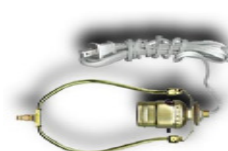

LP901A-G.....Medium Twists ..... \$7.99  
 LP902A .....Small Twist ..... \$7.99  
 LP915A-F .....Small Stars .....\$0.99 ea  
 LP902A .....Large Stars .....\$0.99 ea

## TREE FIXTURE KITS

A light fixture set up to finish off your Christmas trees or Christmas village pieces and make them sparkle!

LP217 .....over 12" ..... \$10.95  
 LP218 .....12" or less ..... \$10.95

## LAMP PARTS

We have a large selection of lamp parts in stock or available by special order.

LP51.....\$17.99 ea

Socket Lamp Kit w/3-way Switch, 8" Harp

LP783 .....\$7.99 ea

Mini Single Hole w/Wheel Switch